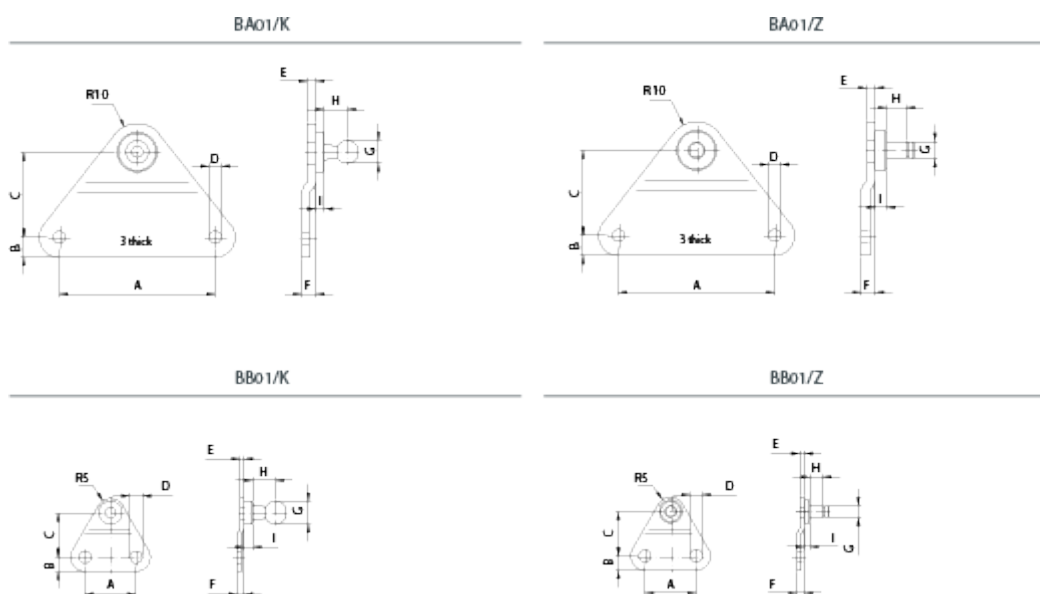

Data Sheet

Article number: 04HBA01K08

Description: Stabilus Industry Line Side bracket, flat Steel
Type BA01K08 M8

Measures

A = 55
B = 7
C = 30
D = 5.3
E = 3
F = 5
G = 8
H = 8

I = 3
Stability = 500 N